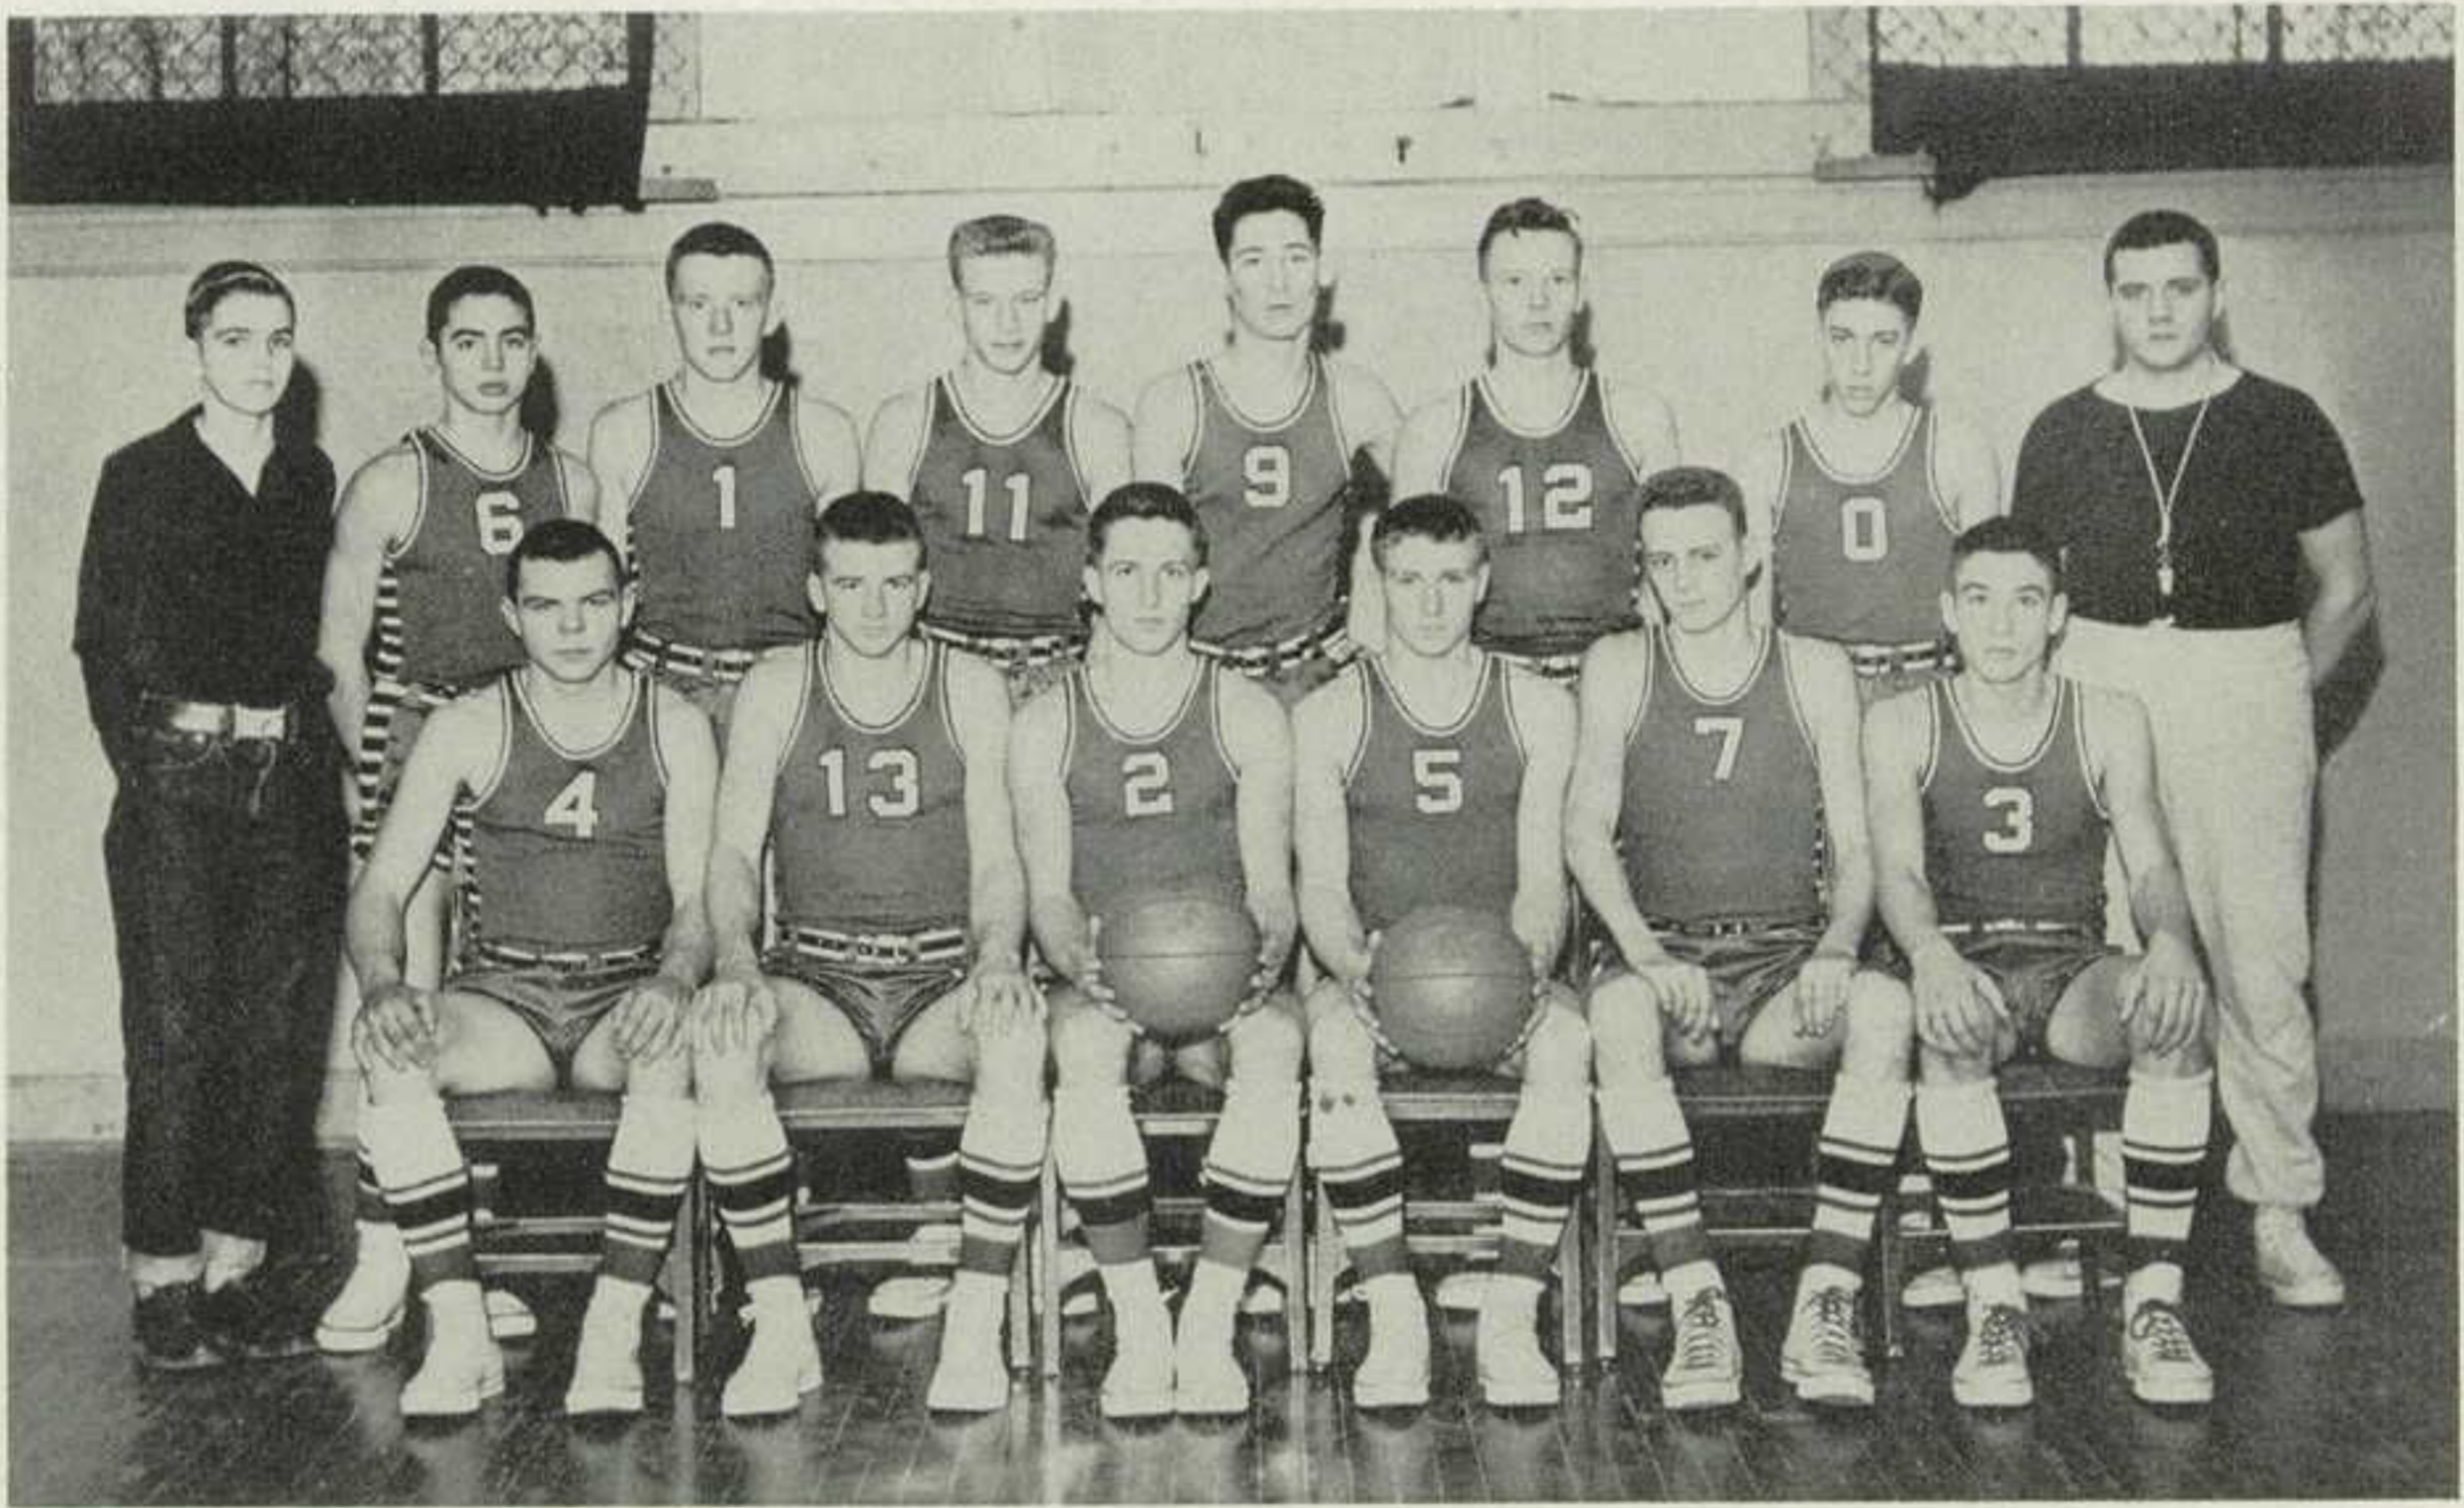

Basketball Squads

V
A
R
S
I
T
Y

V
A
R
S
I
T
Y

STANDING: Left To Right: T. Russell, J. Hall, E. Hamman, B. Patterson, J. Francis, L. Humbert, L. Barnd, Coach Daup.
SEATED: H. Sloan, T. Laser, F. Rader, K. Noble, O. Hughes, G. Poffenbaugh.

R
E
S
E
R
V
E
S