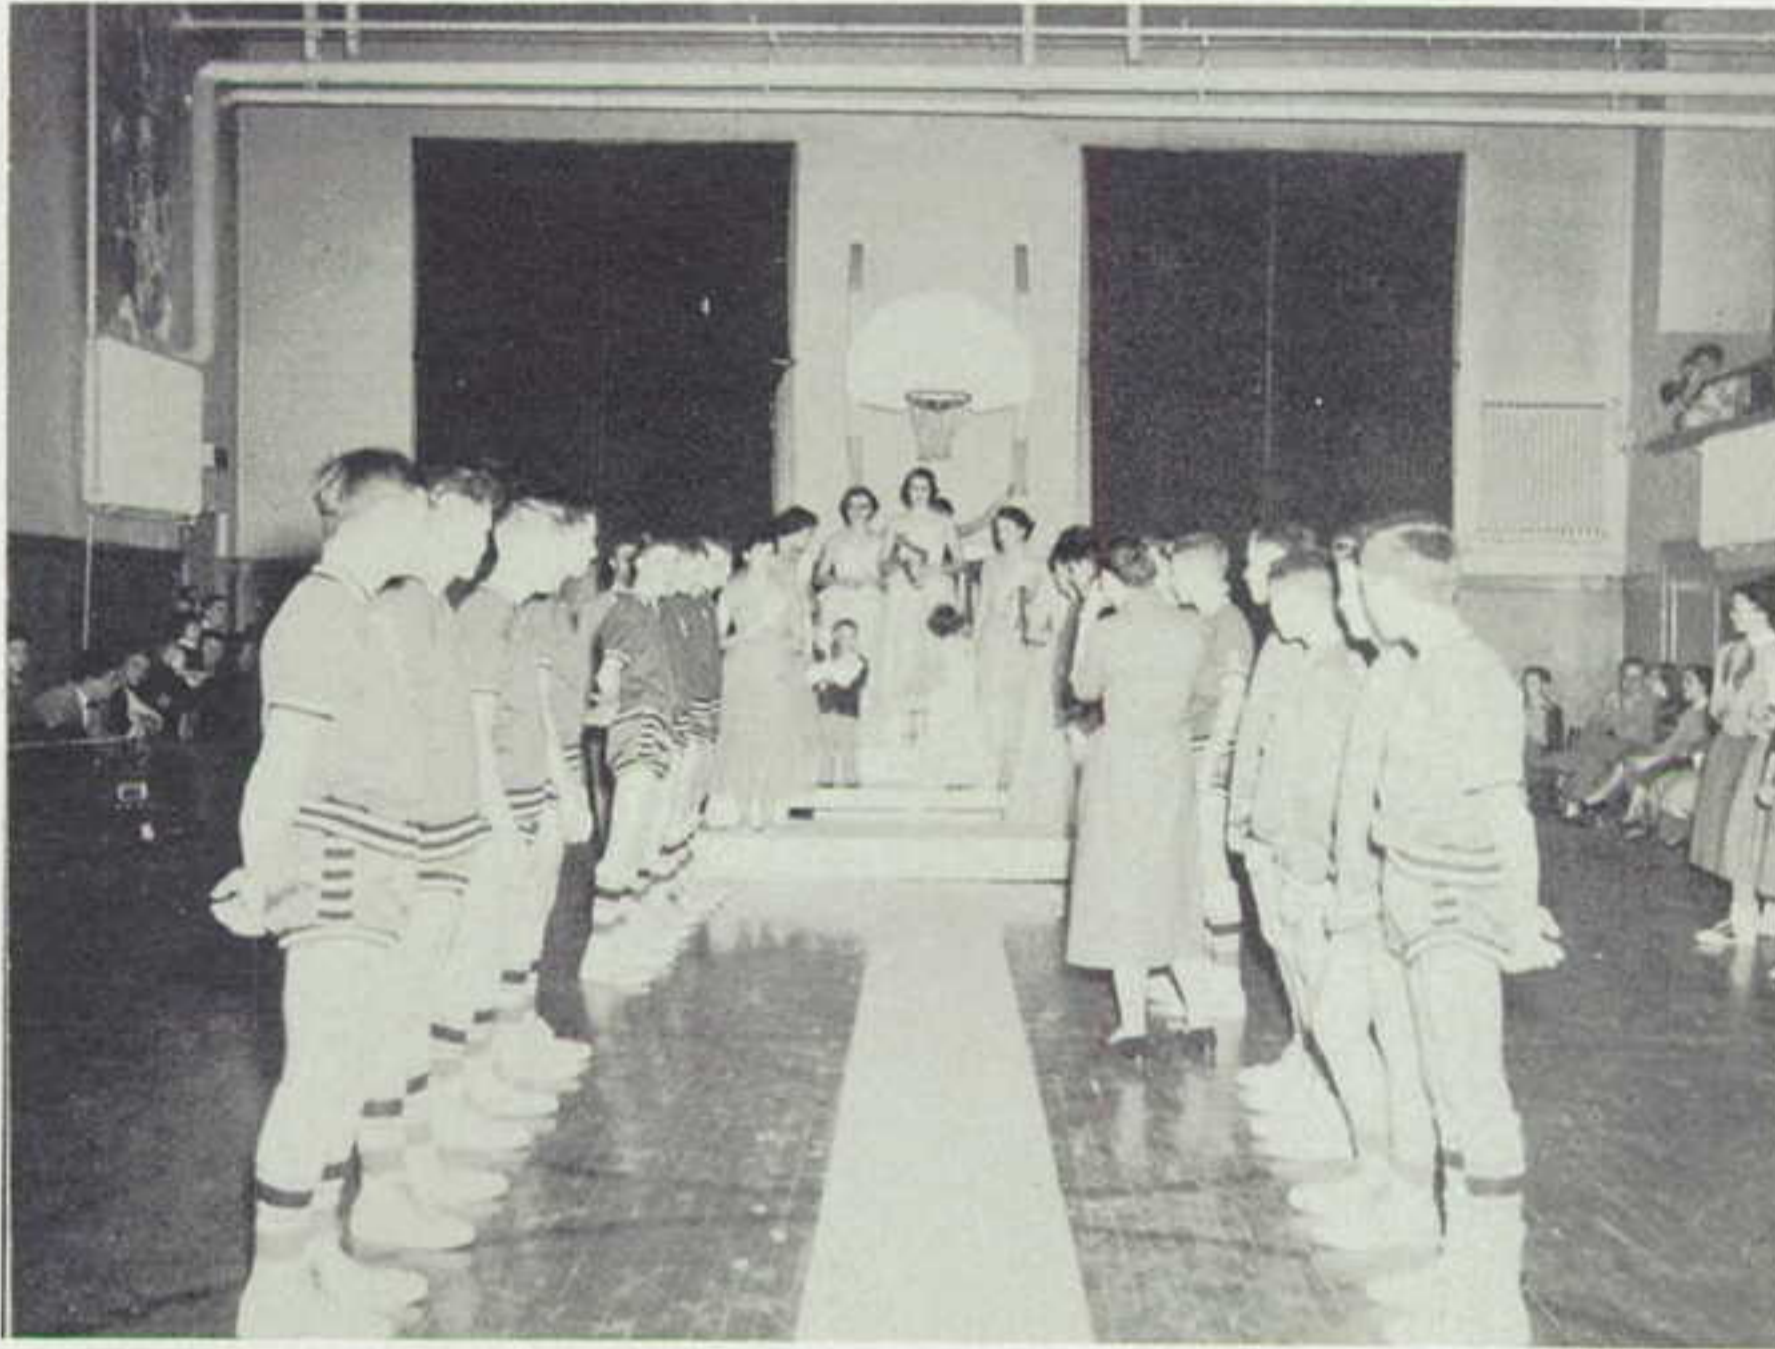

Homecoming 1954

COURT JUST ENTERED