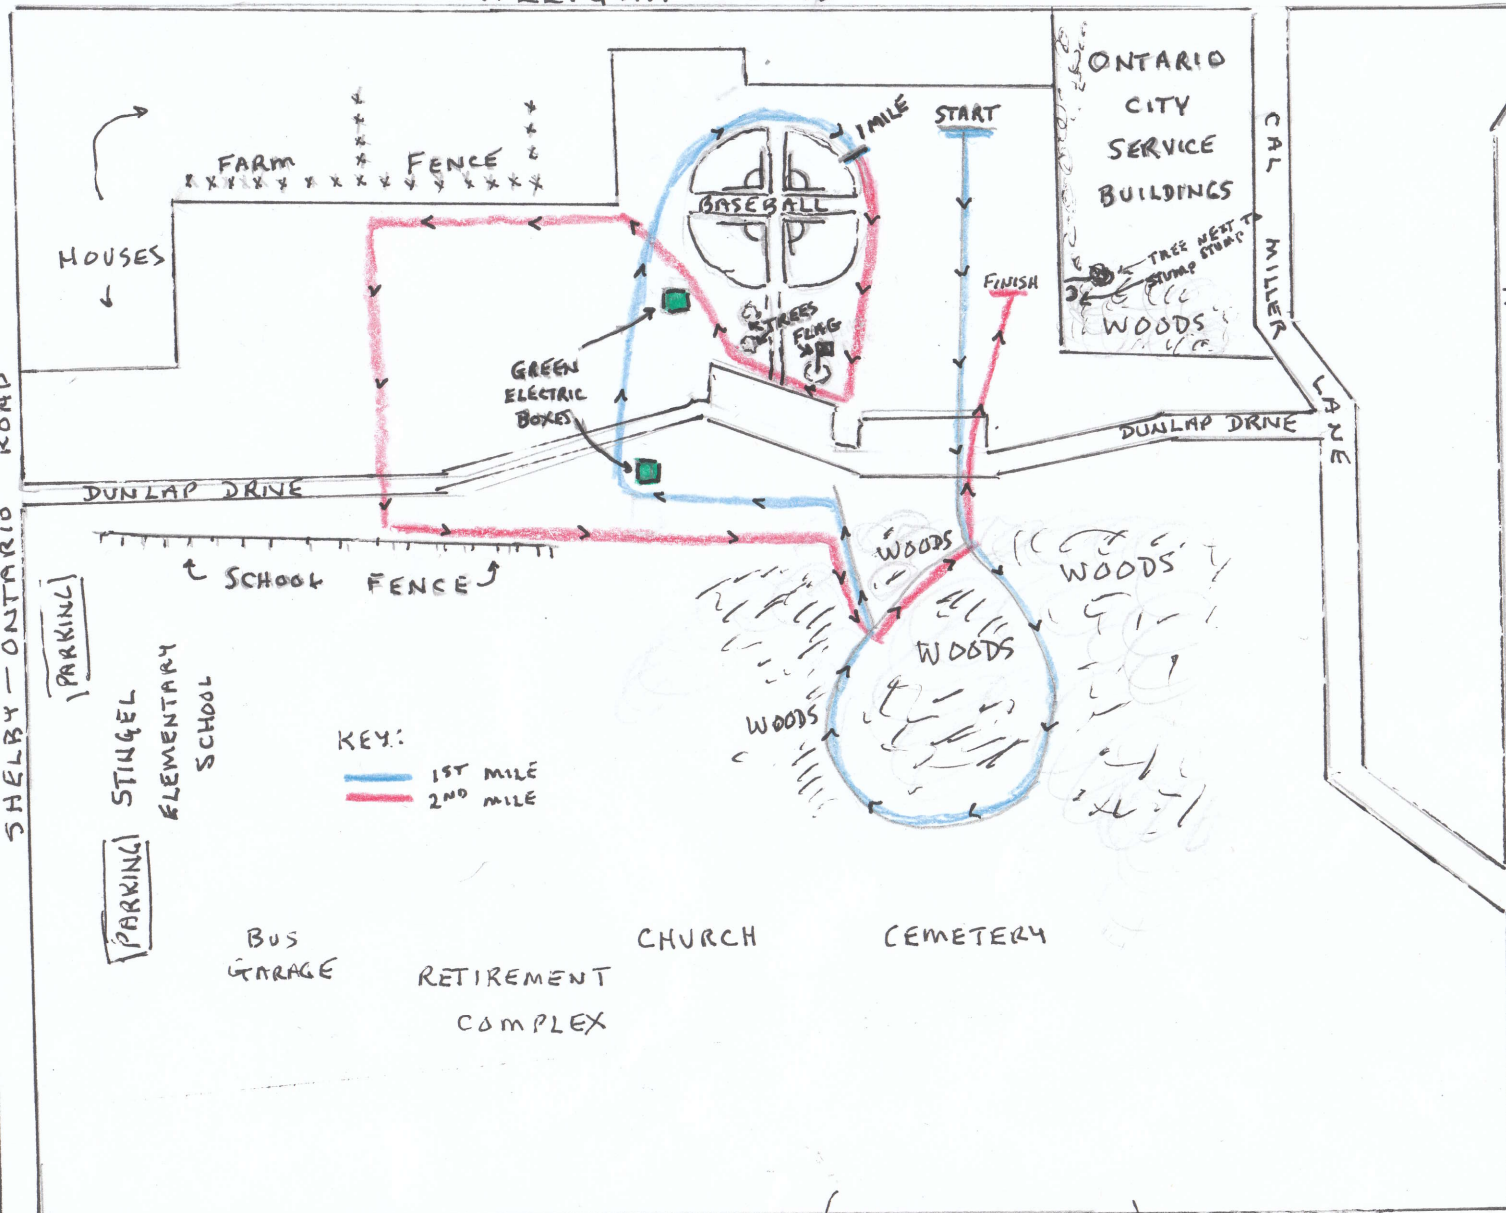

ONTARIO HIGH SCHOOL 5 K CROSS COUNTRY COURSE IN MARSHALL PARK

MIDDLE SCHOOL CROSS COUNTRY COURSE

(12 YDS. SHORT OF 2 MILES)

TO
SHELBY

MILLIGAN ROAD

ONTARIO CITY SERVICE BUILDINGS
TREE NEXT TO STUMP STOP
WOODS

1 MILE
START
FINISH
BASEBALL
STREET FLAG

KEY:
— 1ST MILE
— 2ND MILE

SHELBY - ONTARIO ROAD

[PARKING]

ONTARIO HIGH SCHOOL

ONTARIO MIDDLE SCHOOL

[PARKING]

[PARKING]

STINGEL ELEMENTARY SCHOOL

[PARKING]

BUS GARAGE

RETIREMENT COMPLEX

CHURCH

CEMETERY

ONTARIO CITY SERVICE BUILDINGS

CAL MILLER LANE

DUNLAP DRIVE

ROCK ROAD

TO
GALION

ROUTE 309 (PARK AVENUE WEST)

TO

LEXINGTON

TO
MANSFIELD