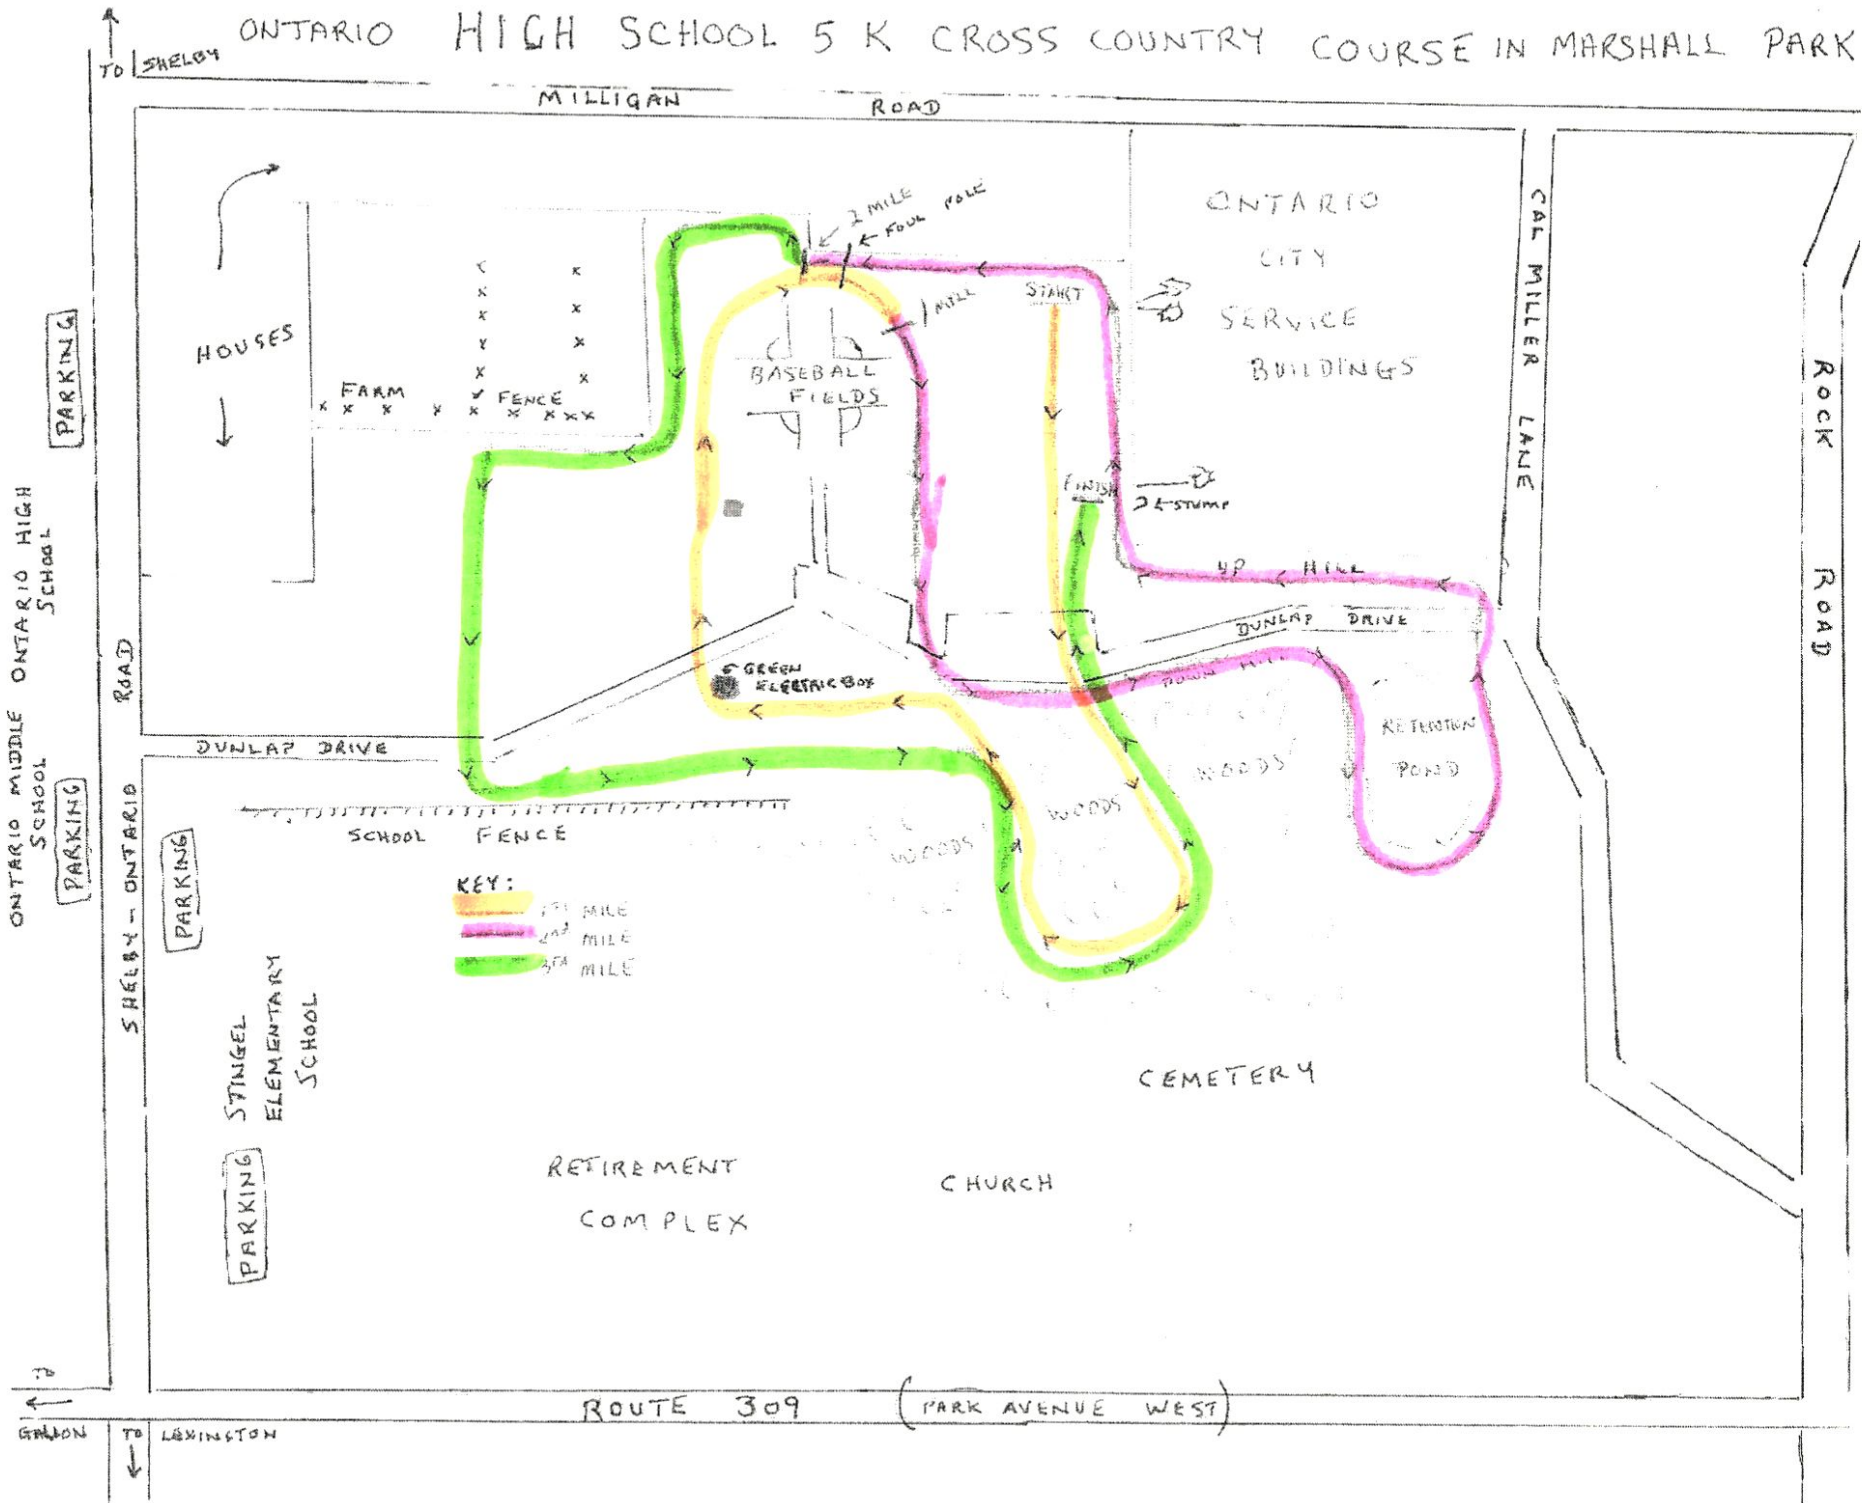

ONTARIO HIGH SCHOOL 5 K CROSS COUNTRY COURSE IN MARSHALL PARK

MIDDLE SCHOOL CROSS COUNTRY COURSE

(12 YDS. SHORT OF 2 MILES)

TO
SHELBY

MILLIGAN ROAD

ONTARIO CITY SERVICE BUILDINGS
TREE NEXT TO STUMP STOP
WOODS

1 MILE
START
FINISH
BASEBALL
STREET FLAG

KEY:
— 1ST MILE
— 2ND MILE

SHELBY - ONTARIO ROAD

[PARKING]

ONTARIO HIGH SCHOOL

ONTARIO MIDDLE SCHOOL

[PARKING]

[PARKING]

DUNLAP DRIVE

ROCK ROAD

TO
GALION

ROUTE 309 (PARK AVENUE WEST)

TO

LEXINGTON

TO
MANSFIELD