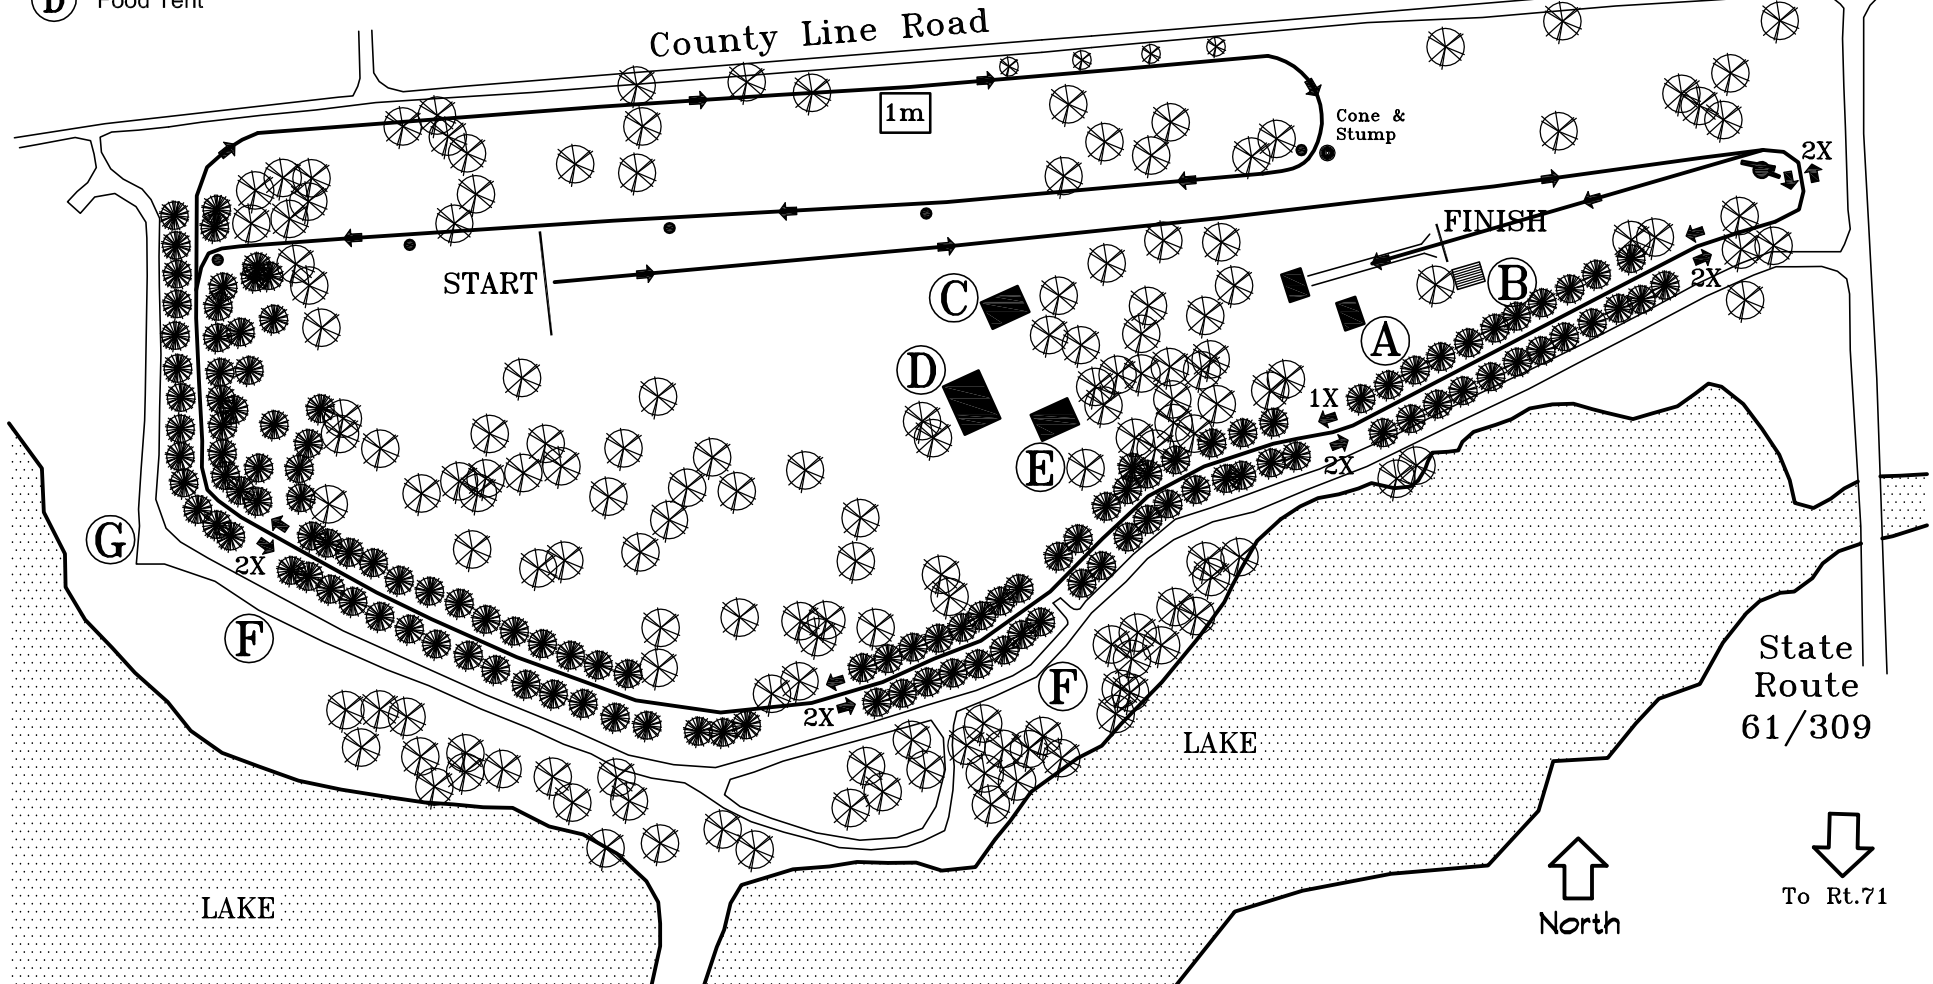

High School Course

Map Key

- (A) Coach's Check-in
- (B) Spectator Bleachers
- (C) First-Aid
- (D) Food Tent
- (E) Tee-shirts
- (F) Restroom Facilities
- (G) Trash Dumpsters

To Galion
(1 mile),
Rt.30,
Rt.598/19

State
Route
61/309

Galion Cross Country Invitational

Amann's Park - Galion, Ohio

Middle School Course

Map Key

- (A)** Coach's Check-in
- (B)** Spectator Bleachers
- (C)** First-Aid
- (D)** Food Tent
- (E)** Tee-shirts
- (F)** Restroom Facilities
- (G)** Trash Dumpsters

To Galion
(1 mile),
Rt.30,
Rt.598/19

Galion Cross Country Invitational

Amann's Park - Galion, Ohio