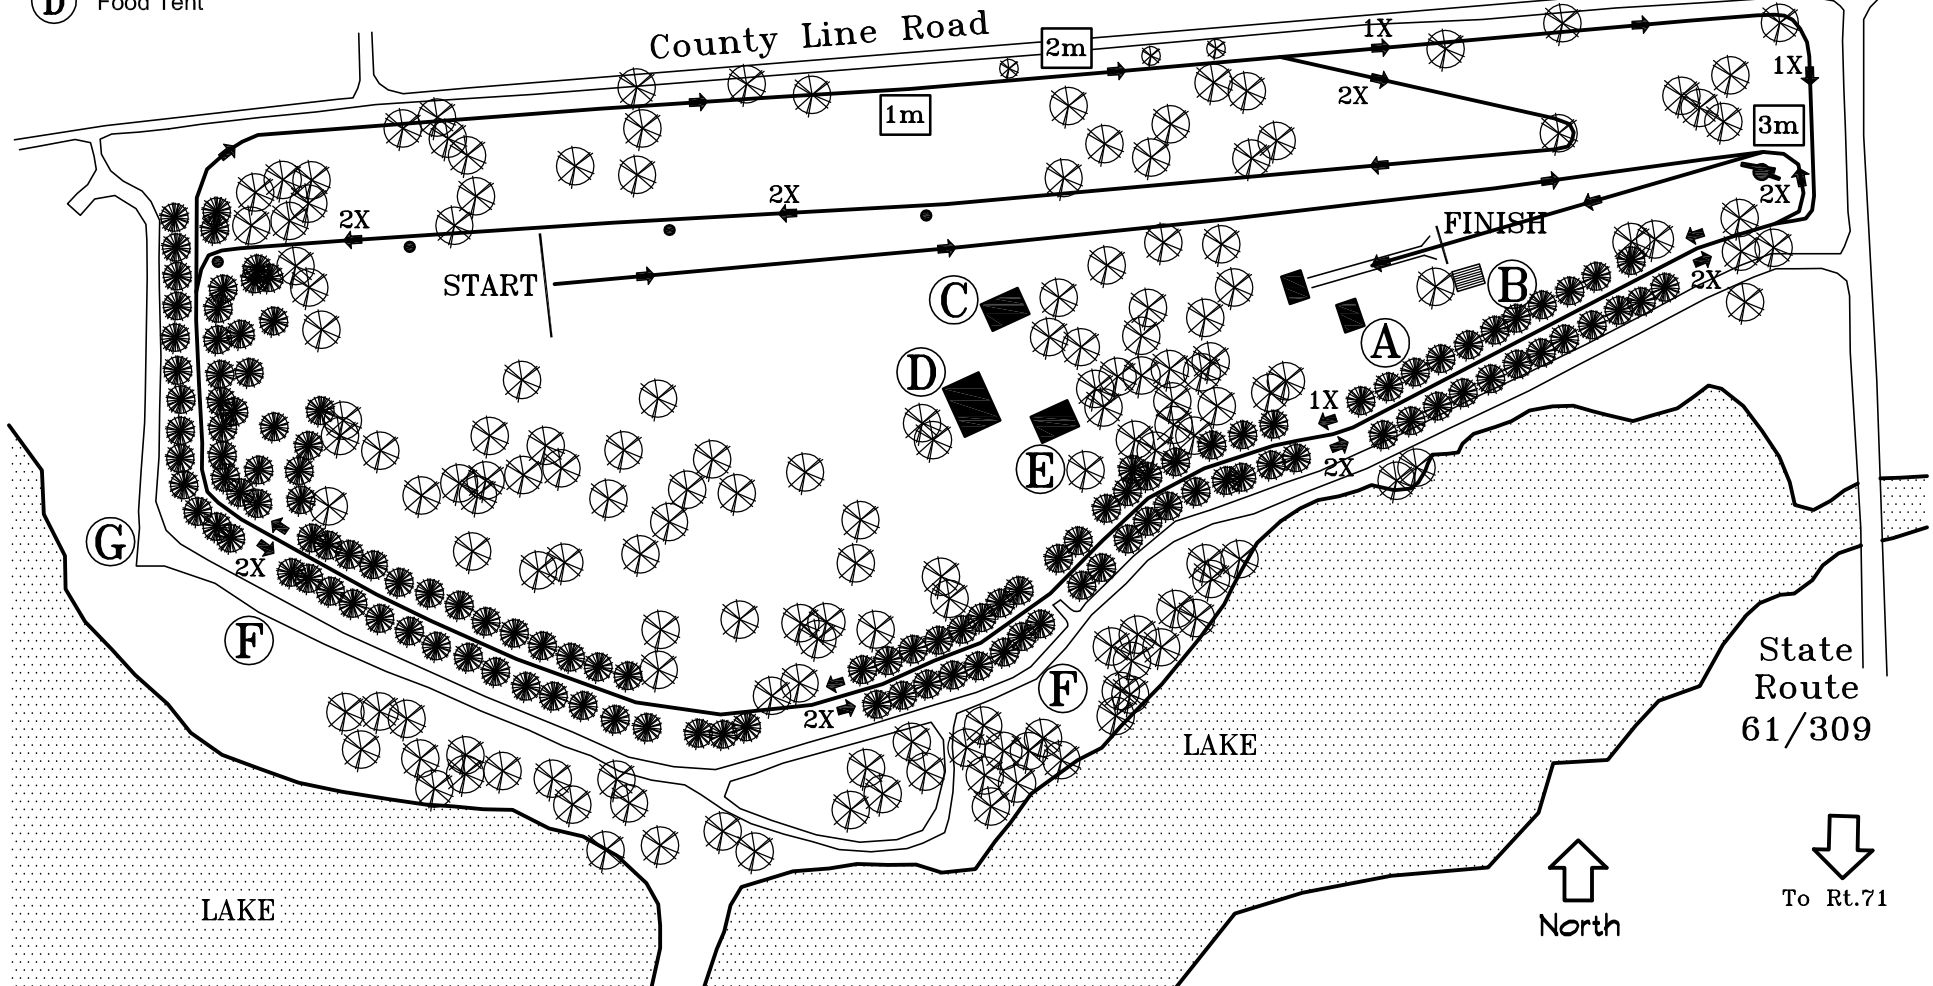

High School Course

Map Key

- (A) Coach's Check-in
- (B) Spectator Bleachers
- (C) First-Aid
- (D) Food Tent
- (E) Tee-shirts
- (F) Restroom Facilities
- (G) Trash Dumpsters

To Galion
(1 mile),
Rt.30,
Rt.598/19

State
Route
61/309

Galion Cross Country Invitational

Amann's Park - Galion, Ohio

Middle School Course

Map Key

- (A)** Coach's Check-in
- (B)** Spectator Bleachers
- (C)** First-Aid
- (D)** Food Tent
- (E)** Tee-shirts
- (F)** Restroom Facilities
- (G)** Trash Dumpsters

To Galion
(1 mile),
Rt.30,
Rt.598/19

Galion Cross Country Invitational

Amann's Park - Galion, Ohio