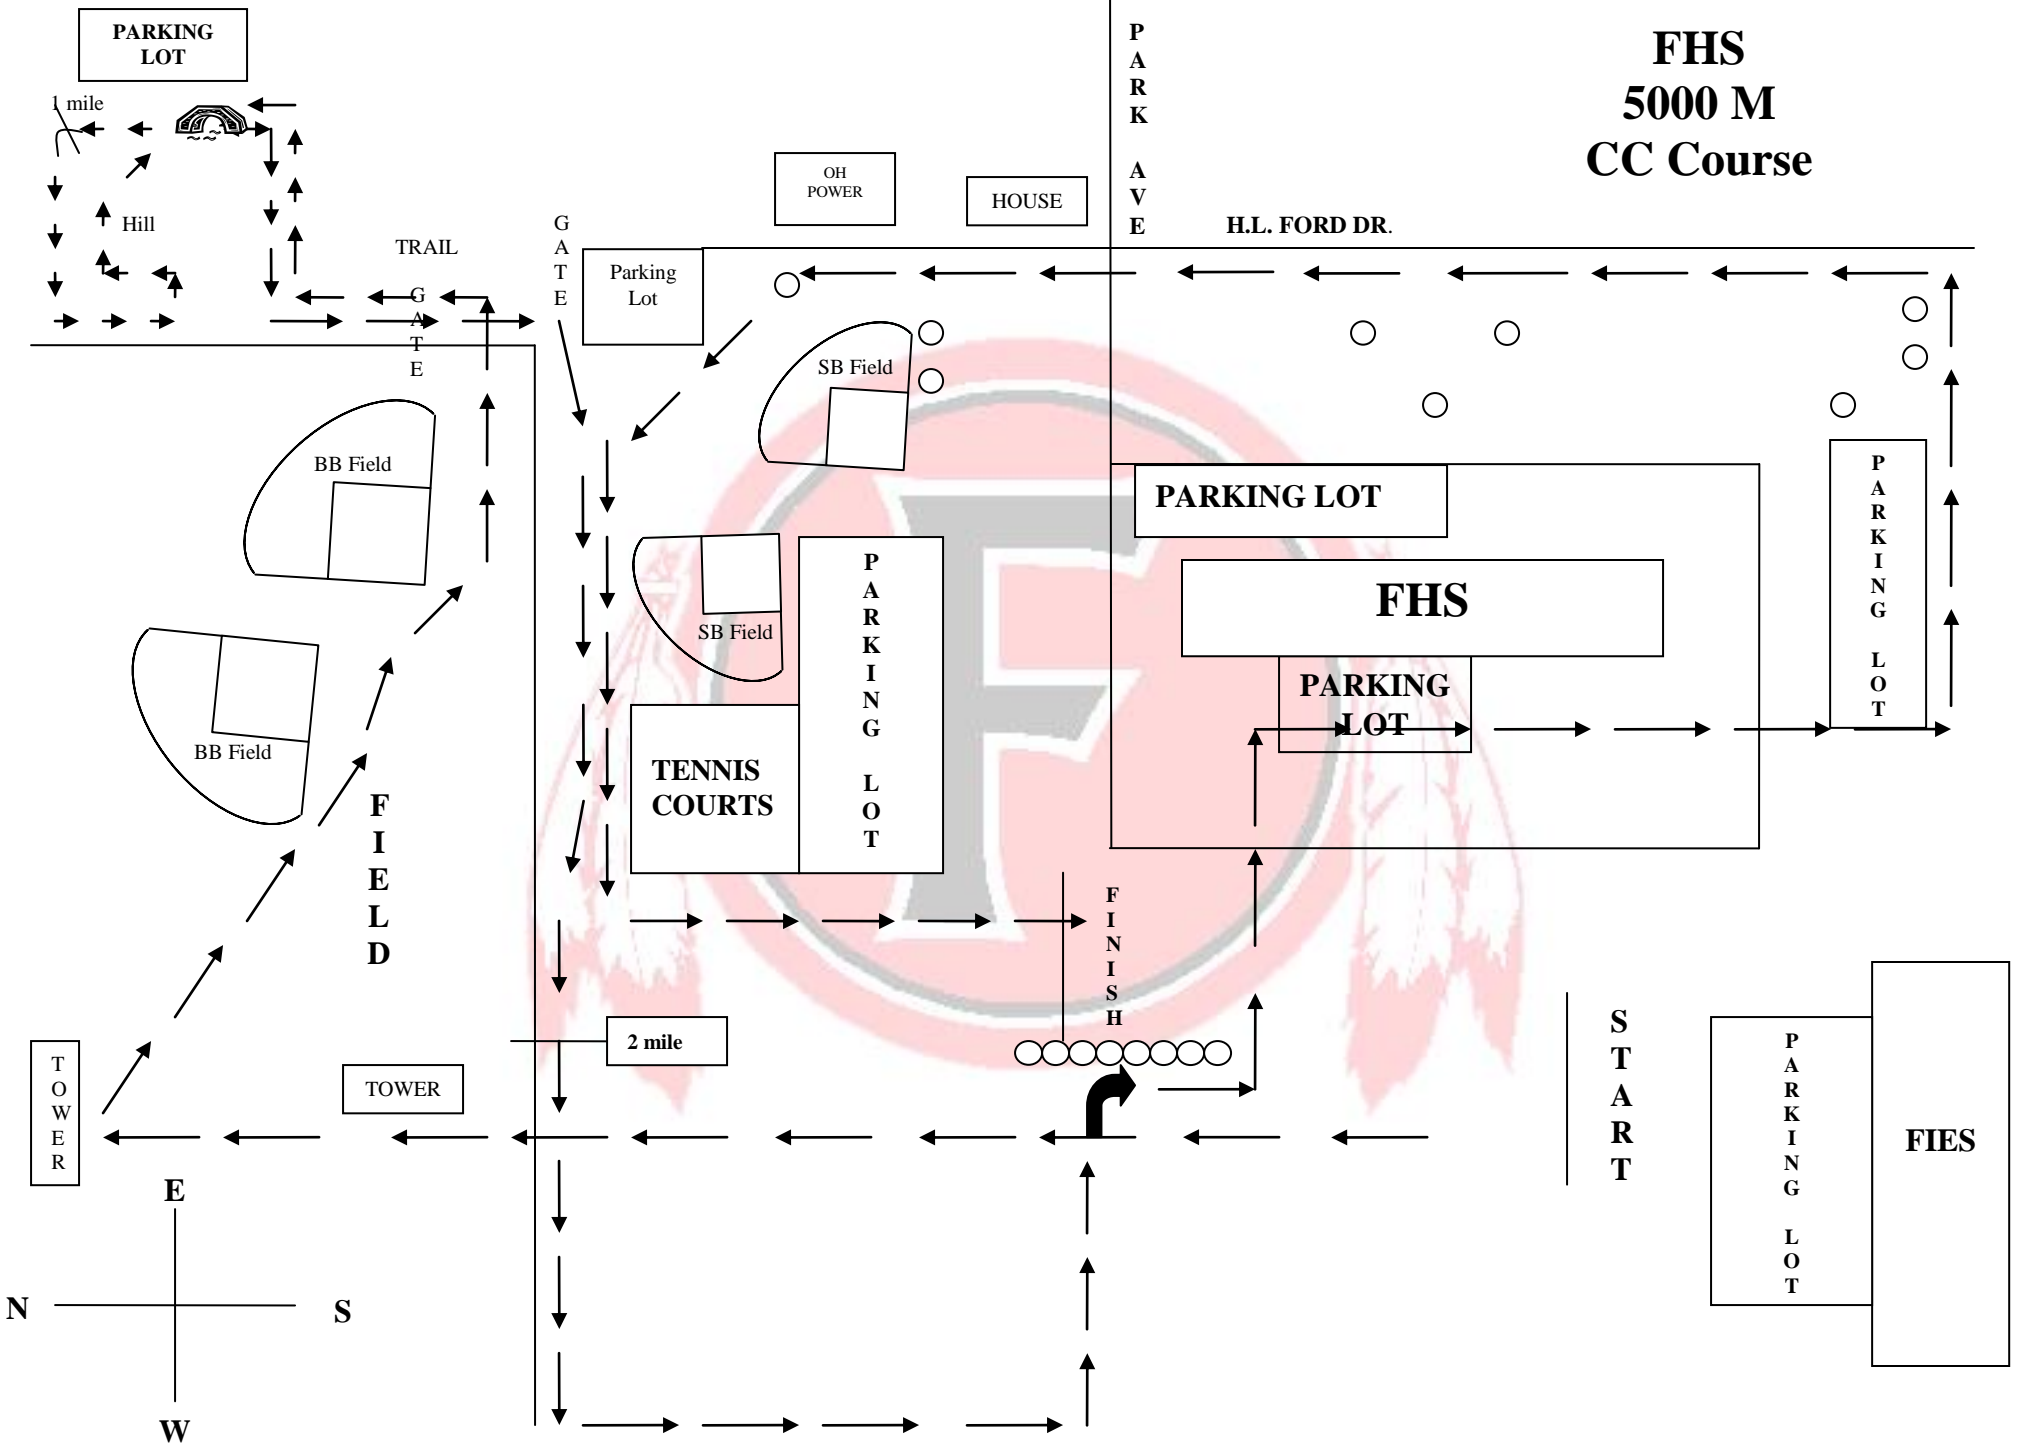

FHS 5000 M CC Course

FMS 2 Mile CC Course

P
A
R
K
A
V
E

H.L. FORD DR.

OH
POWER

HOUSE

Parking
Lot

P
A
R
K
I
N
G
L
O
T

F
I
E
L
D

T
O
W
E
R

TOWER

F
I
N
I
S
H

S
T
A
R
T

FMS