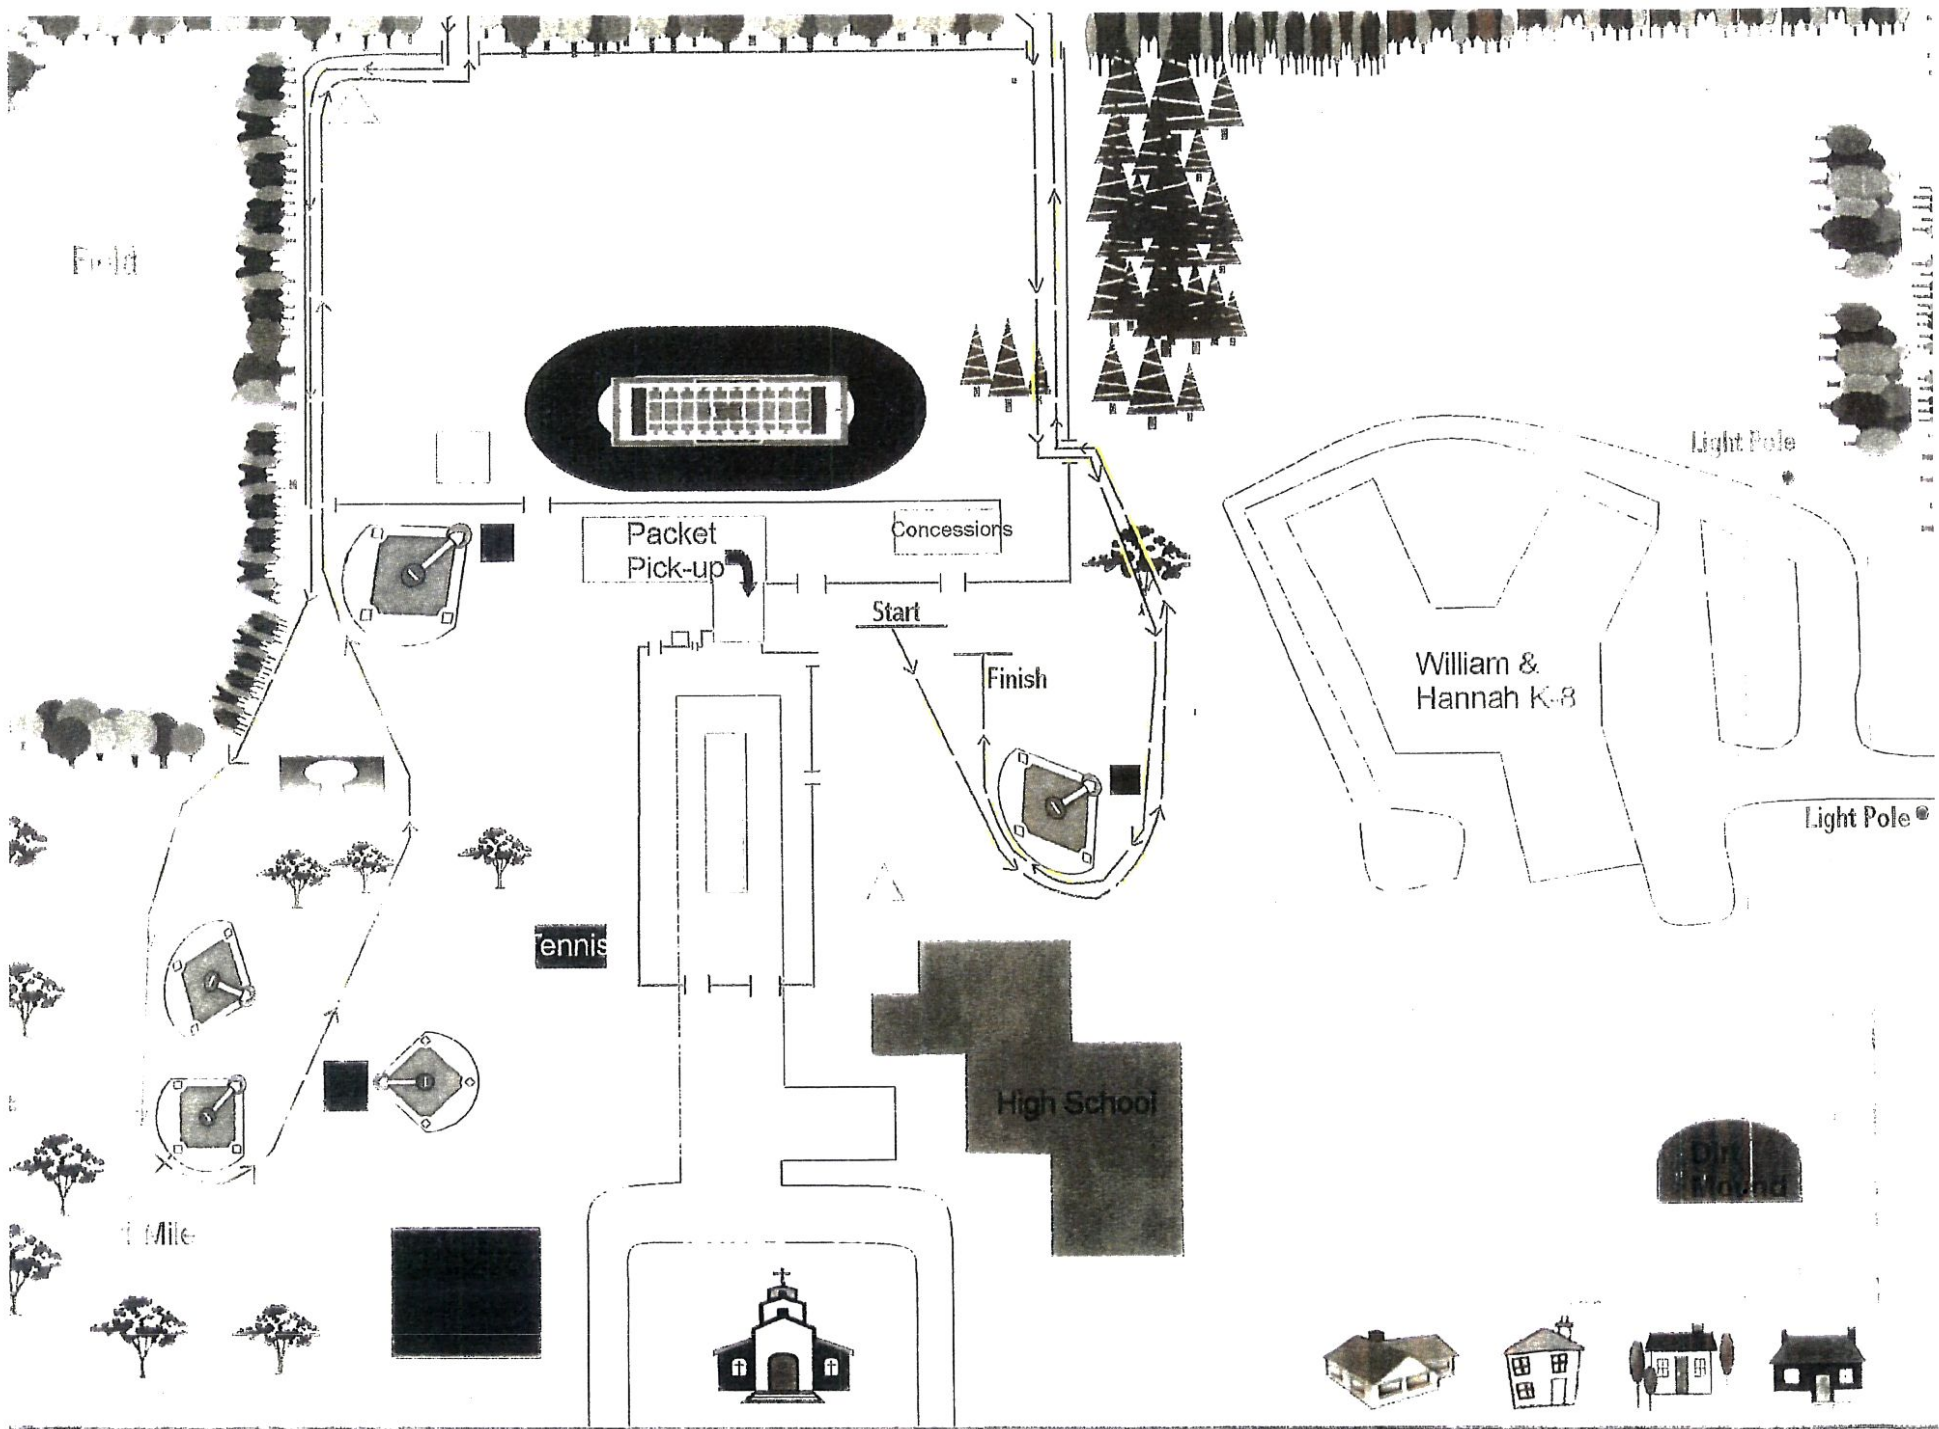

Field

Packet Pick-up

Concessions

Start

Finish

William and Hannah K-8

High School

HS School Course Map

Light Pole

Light Pole

Log Cabin

Bird Island

St. Rt. 602

St. Rt. 602

Tennis

1 mile

St. Rt. 602

St. Rt. 602

Middle School Course Map - Course Lines Will Be Marked in Yellow